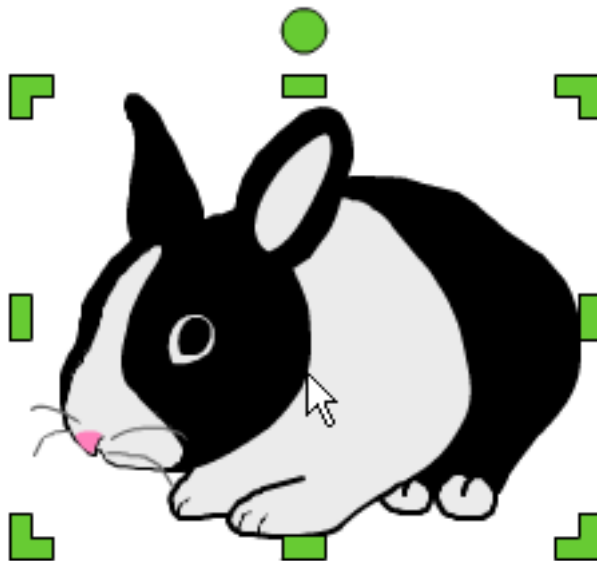

Click the sticker to select it.

Click the Edit button on the toolbar and choose Glue.

You can now paint on the sticker with the paint tools.

You can no longer move or resize the sticker with the Arrow tool.